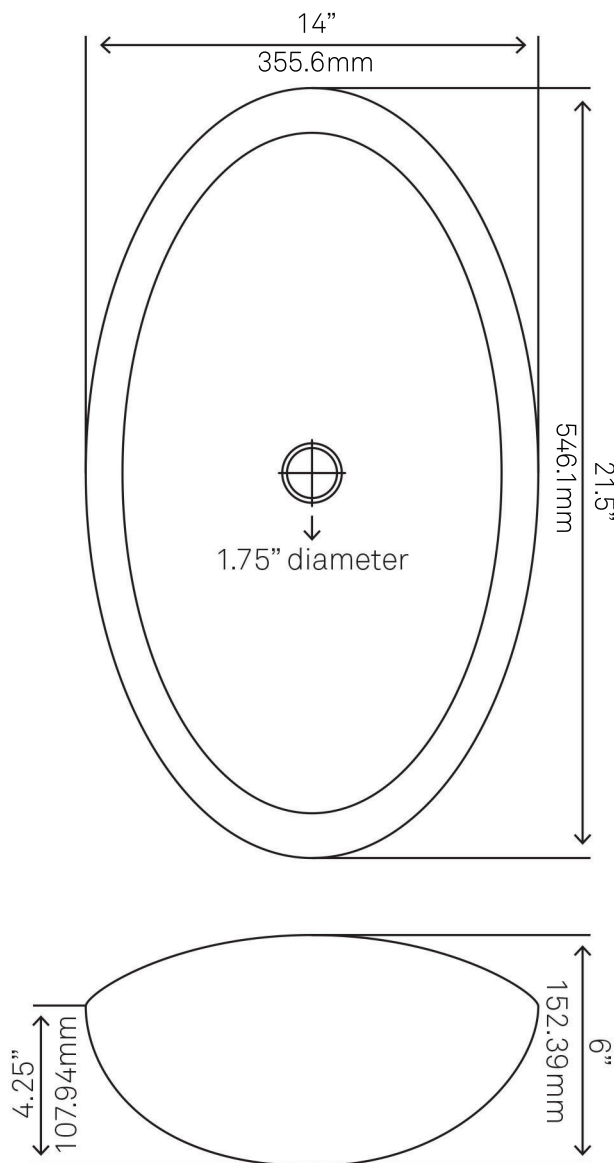

TIS-324T BABBUCCIA Clear Brown Glass Vessel Sink

Requested By:

Specific Features:

Novatto reserves the right (1) to make changes in specifications and materials, and (2) to change or discontinue models, both without notice or obligation. Dimensions are for reference only, see www.NovattoInc.com for finish options and product availability.

STANDARD SPECIFICATIONS:

- Oval slipper clear brown glass vessel
- Made with high tempered glass
- Scratch resistant and non-porous
- Designed for above counter installation
- Standard U.S. plumbing connections
- 1.75-inch drain opening
- No overflow

PUD-CH-MR Vessel Sink Pop-Up Drain and Mounting Ring, Chrome

Requested By: _____

Specific Features: _____

STANDARD SPECIFICATIONS:

- Clicker pop-up vessel sink drain and mounting ring
- Chrome finish
- Solid brass construction
- Includes rubber seals and fastener for installation
- 9-inches total pop-up length
- Fits any standard 1.75-inch drain opening
- cUPC