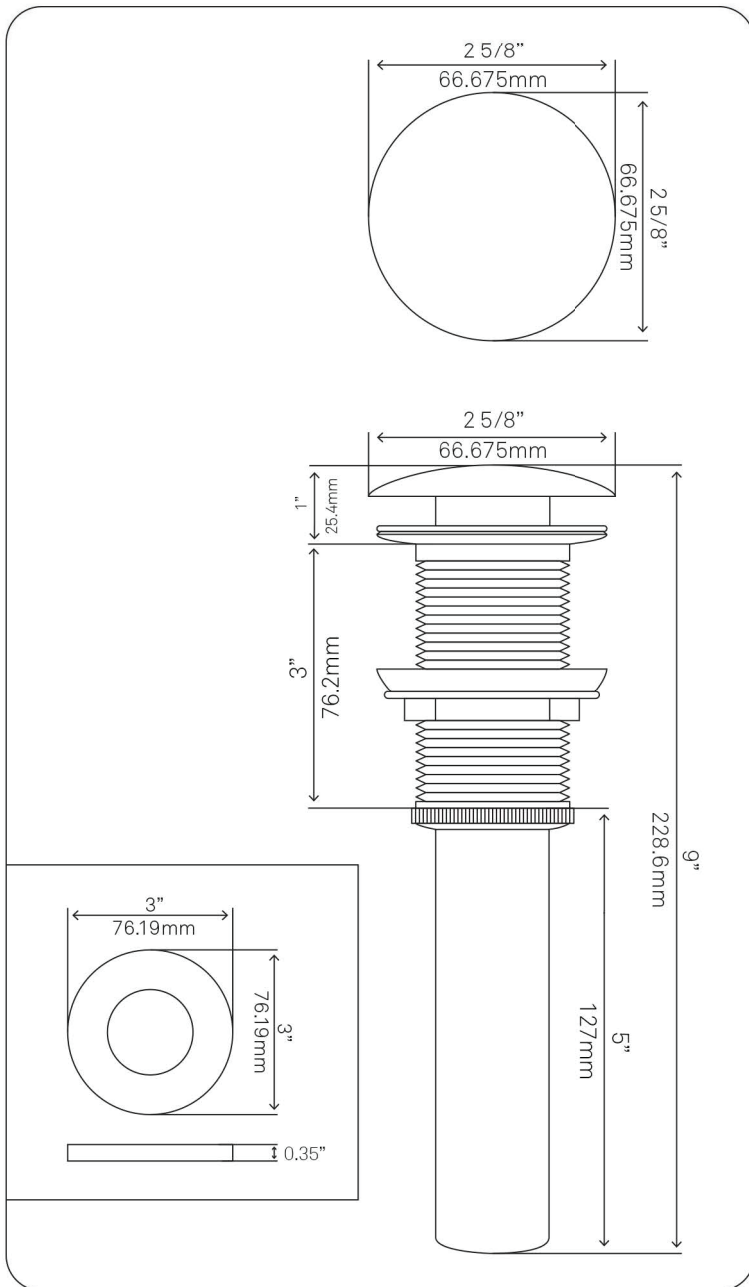

NOTES

Novatto reserves the right (1) to make changes in specifications and materials, and (2) to change or discontinue models, both without notice or obligation. Dimensions are for reference only, see www.NovattoInc.com for finish options and product availability.

Novatto Inc
TOLL FREE 844.404.4242
www.NovattoInc.com